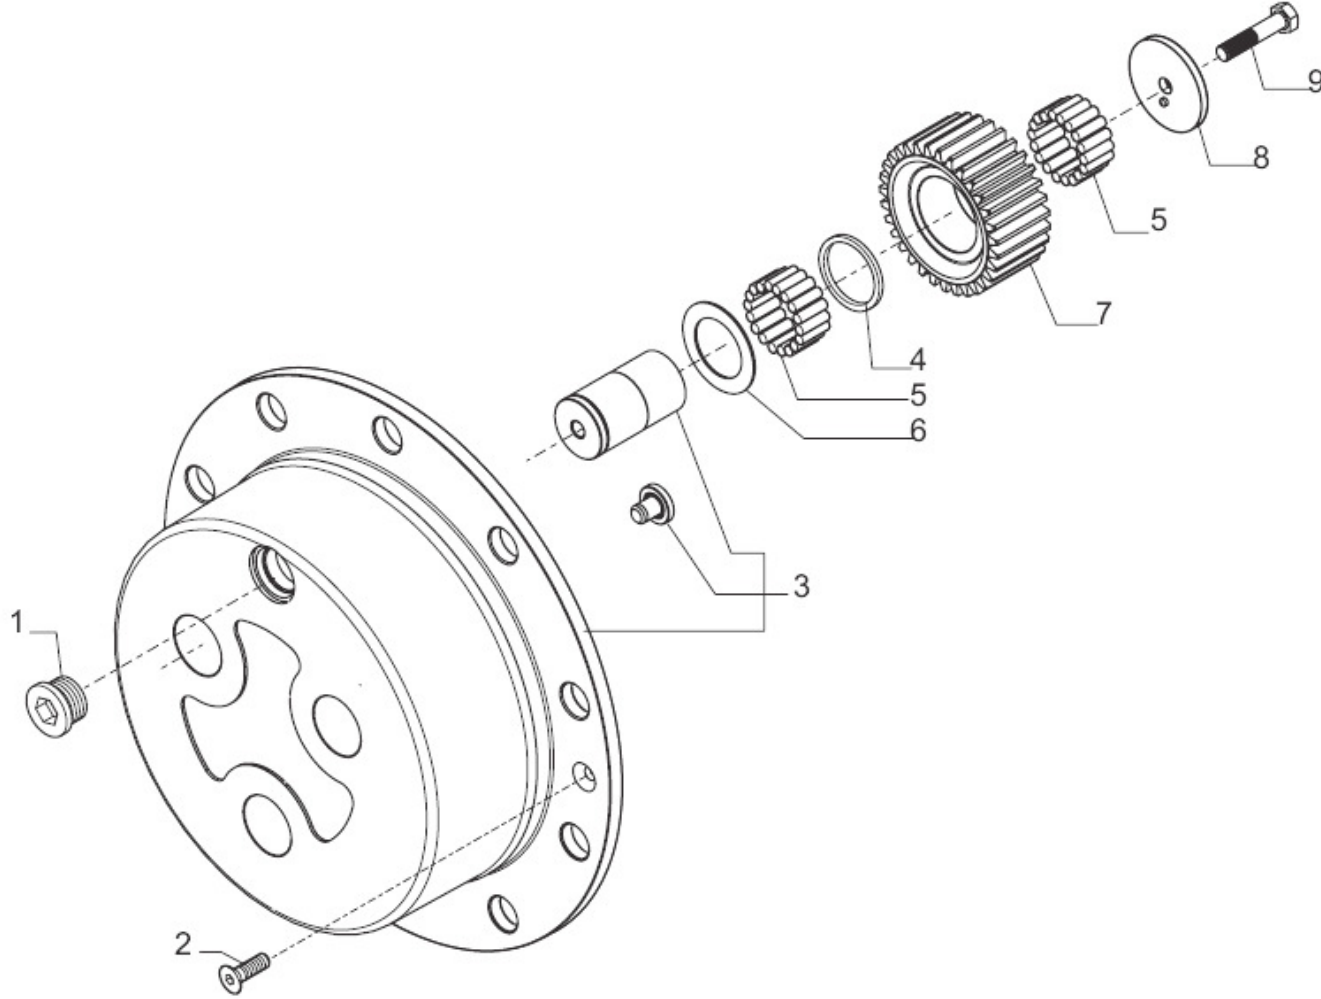

POYRA GRUBU / PLANETARY CARRIER