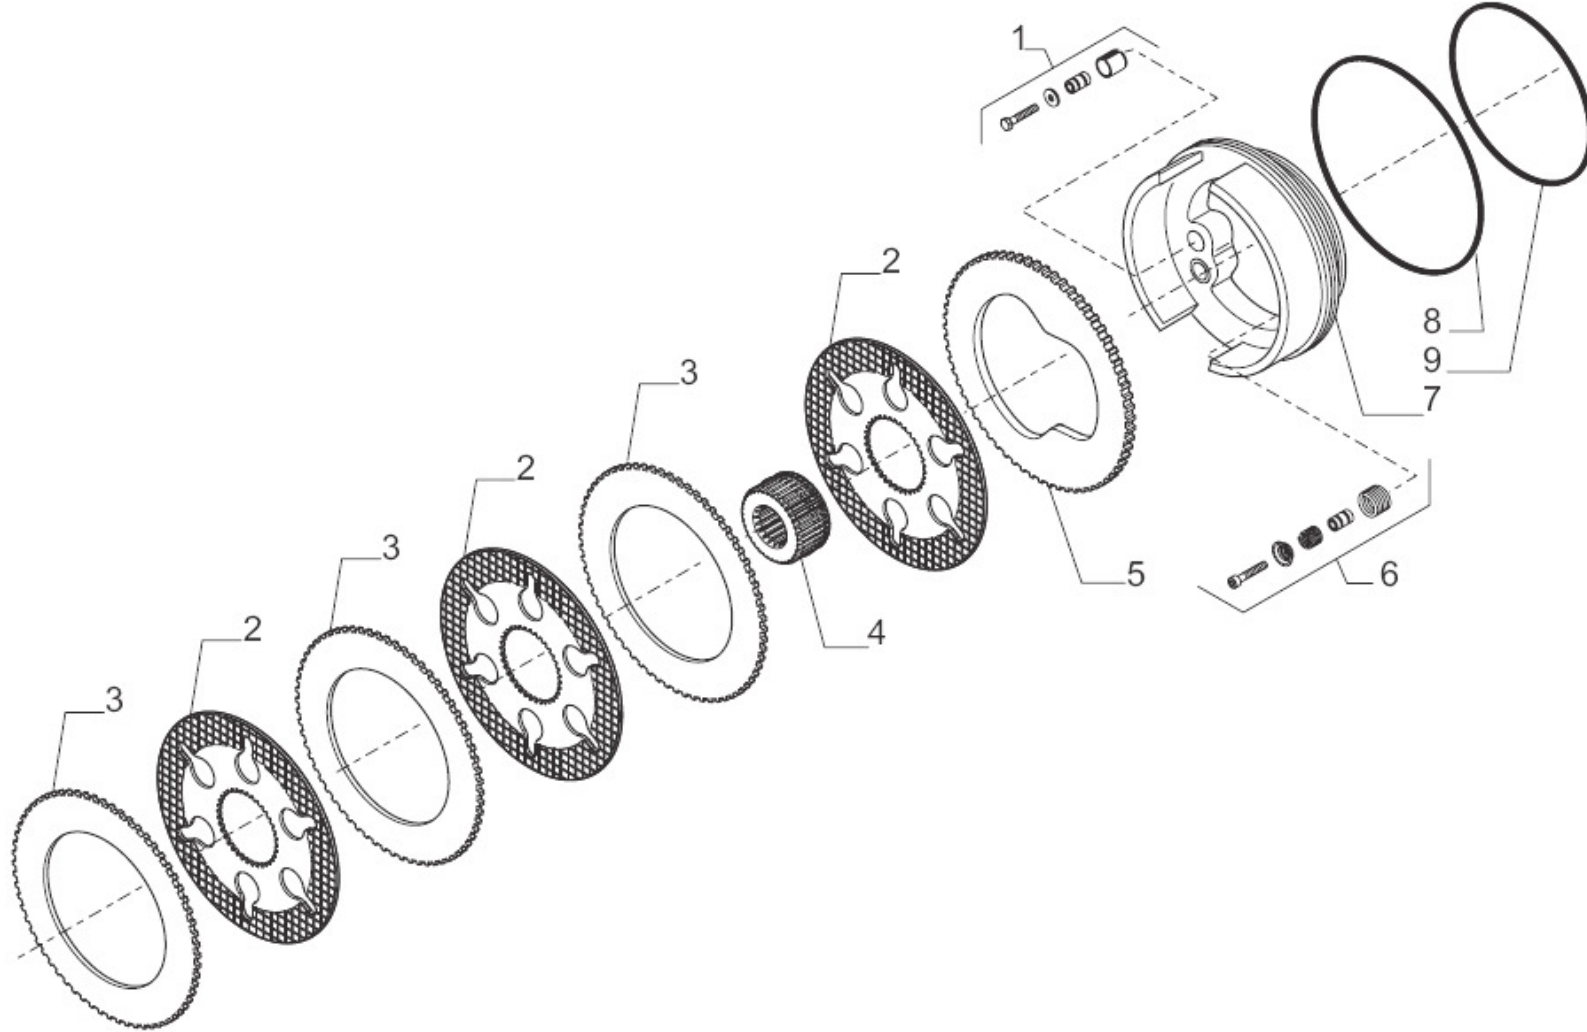

FREN SİSTEMİ / BRAKE SYSTEM